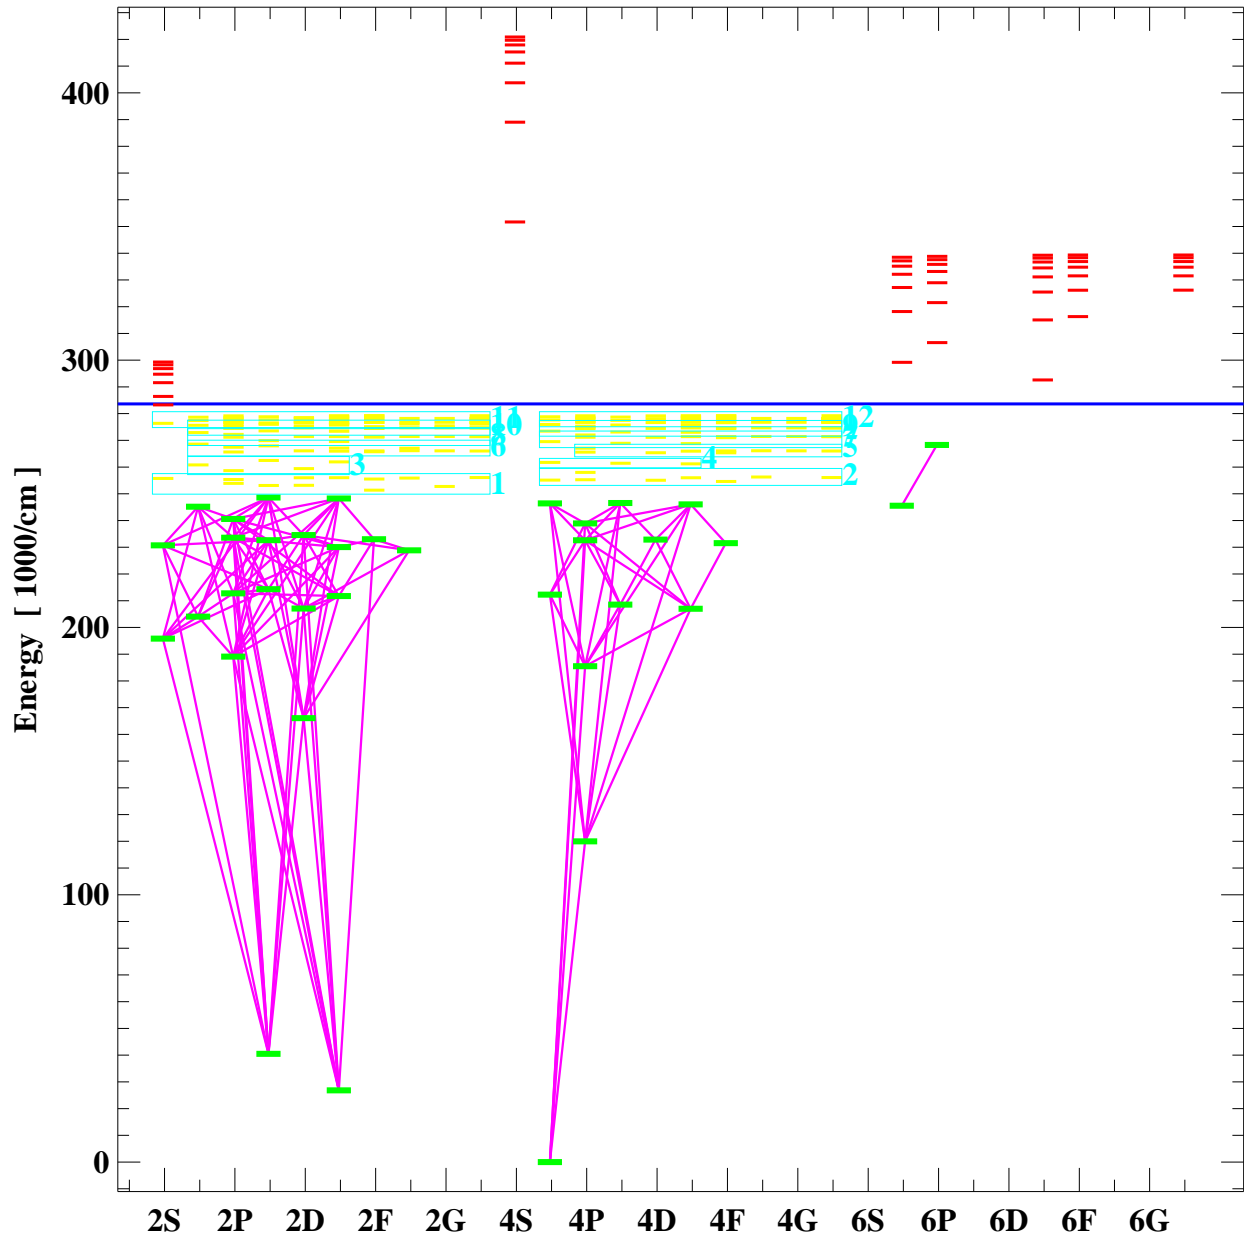

Grotrian diagram for o2

selected 36 Levels, 12 SuperLevels : 346 allowed transitions

(Z=8, ne=7)